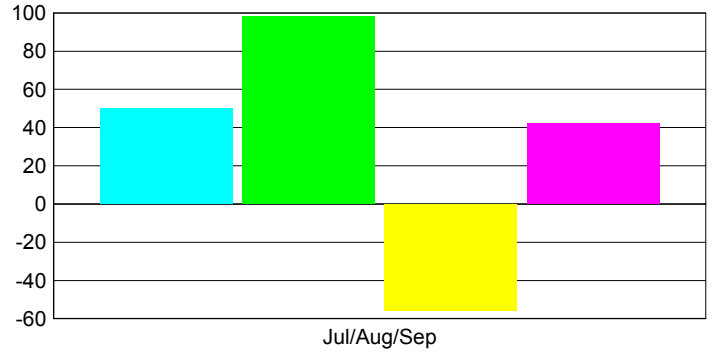

Club Results 2012-2013

Goal, New, Dropped, Gain/Loss

Legend: Goal (Cyan), Actual (Green), Dropped (Yellow), Gain Loss (Magenta)

Comparison of Club Gain/Loss

Current Year Compared to the Previous Year

Legend: Current Year (Cyan), Previous Year (Green)

YTD Status Quo Clubs 2012-2013

Status Quo Clubs Compared to Status Quo Members

Legend: Status Quo Clubs (Cyan), Total Status Quo Members (Green)

MEMBERSHIP

Membership Results
2012-2013

Membership
2011-2012

Month	Net Memb Goal	Actual New Memb	Actual Dropped Memb	Gain/Loss of Memb	Gain/Loss of Memb
Jul/Aug/Sep	50	98	-56	42	44
Totals	50	98	-56	42	44

Membership Results 2012-2013

Goal, New, Dropped, Gain/Loss

Legend: Goal (Cyan), Actual (Green), Dropped (Yellow), Gain Loss (Magenta)

Comparison of Membership Gain/Loss

Current Year Compared to the Previous Year

Legend: Current Year (Cyan), Previous Year (Green)

Gender Comparison 2012-2013

Jul/Aug/Sep

Legend: Male (Blue), Female (Magenta)